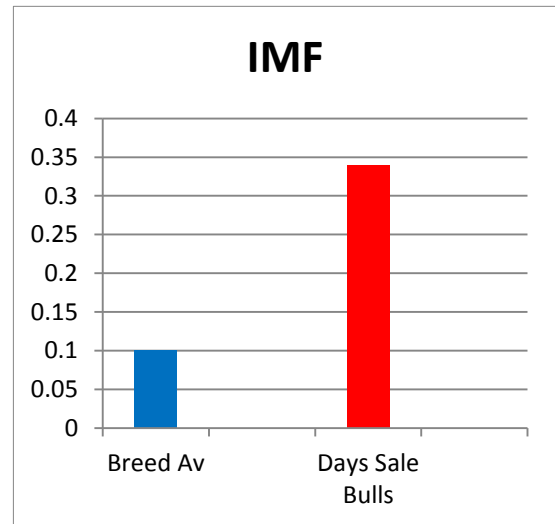

## Annual Sale Monday February 18<sup>th</sup> 2013

### Carcase Merit Bulls

### Wodonga 2013

4 Performance Sires: 2 x Waterhouse, 1 x National, 1 x Armstrong

**Bedford G26**

Top 1% for GL, 200 400 600 wt carcass wt  
Supermarket and EU indexes