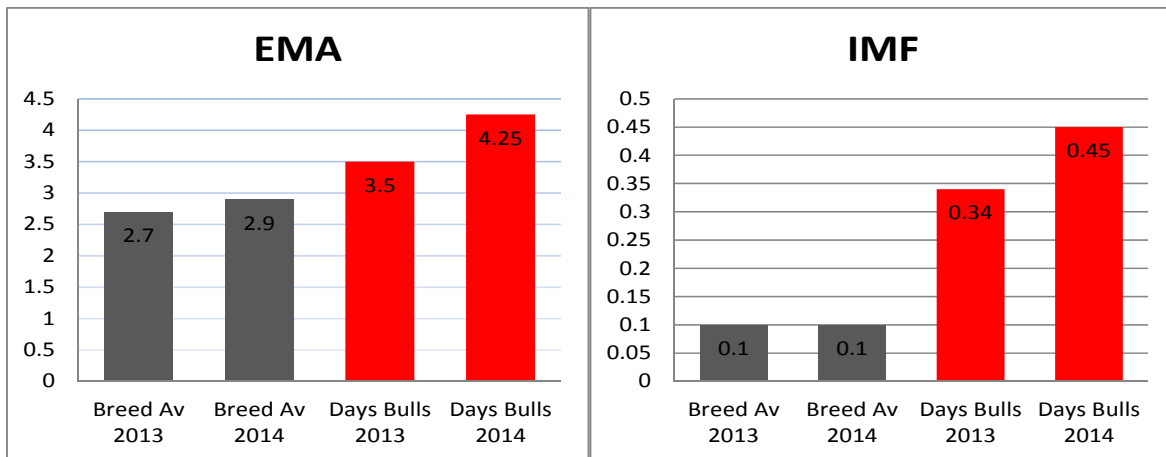

## Annual Sale Monday February 24th 2014

### Carcase Merit Bulls

Lot 2 Full Brother to Robin Hood H38  
 Grand Champion Adelaide and  
 Melbourne 2013

Lot 7 Used in Stud 2013 by Waterhouse  
 from a cow purchased at the Pine Hill  
 Dispersal

### Dubbo 2014

- H37** South Bukalong Wallace son :used on Heifers
- H67** Melville Excell son: used on Heifers
- H151** Waterhouse son : Top 5% for EMA
- H180** Waterhouse son : Top 5% for EMA and Indexes